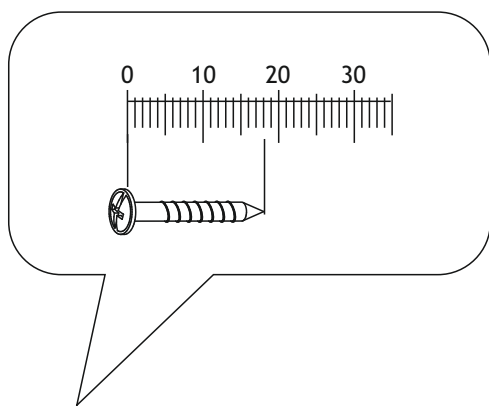

BARI Suspended shelf 1400

BARI Suspended shelf 1400

B2	D22	E3	K	P1	U0
 ø7x70	 5x11	 10x50	 4mm		
x8	x4	x2	x1	x2	x3

BARI Suspended shelf 1400

①	1400	280	16	x1	1/1
②	1300	200	22	x1	1/1
					1/1

1

D22	P1	U0
		
5x11		
x4	x2	x3

2

3

E3

10x50
x2

4