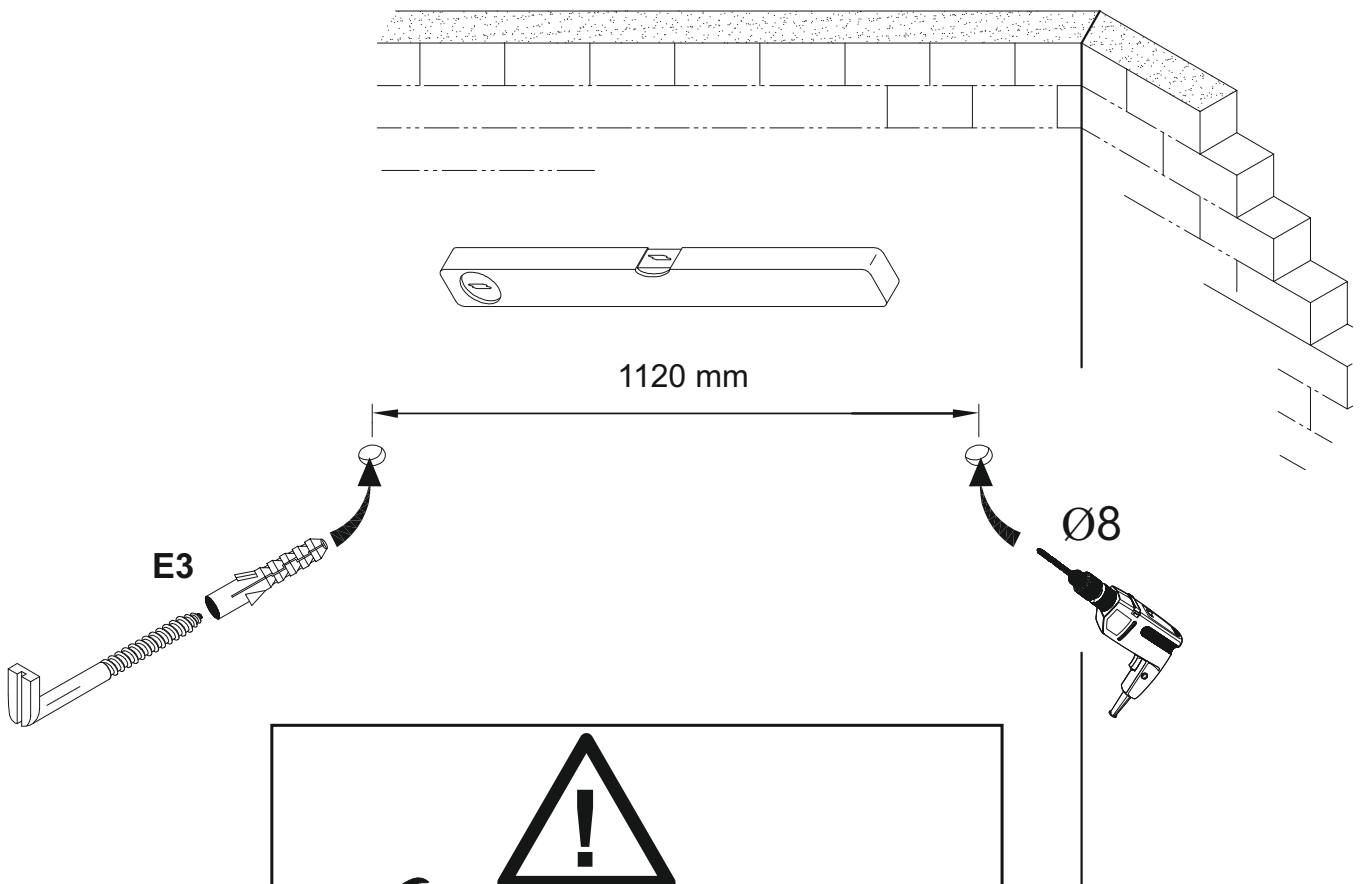

BARI Suspended shelf 1400

BARI Suspended shelf 1400

B2	D22	E3	K	P1	U0
 ø7x70	 5x11	 10x50	 4mm		
x8	x4	x2	x1	x2	x3

BARI Suspended shelf 1400

①	1400	280	16	x1	1/1
②	1300	200	22	x1	1/1
					1/1

1

D22	P1	U0
		
5x11		
x4	x2	x3

2

3

E3

10x50
x2

4