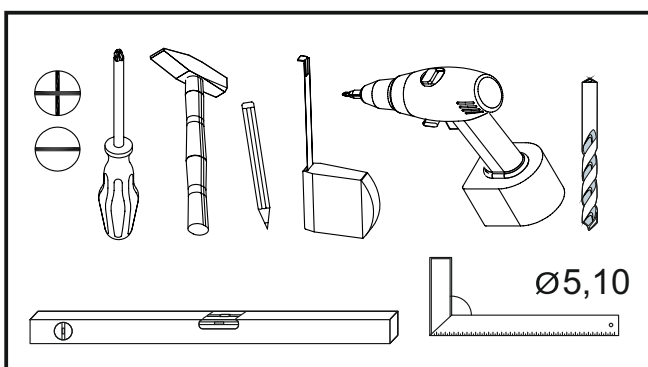

BARI Suspended shelf 1400

BARI Suspended shelf 1400

B2	D22	E3	K	P1	U0
 ø7x70	 5x11	 10x50	 4mm		
x8	x4	x2	x1	x2	x3

BARI Suspended shelf 1400

①	1400	280	16	x1	1/1
②	1300	200	22	x1	1/1
					1/1

1

D22	P1	U0
		
5x11		
x4	x2	x3