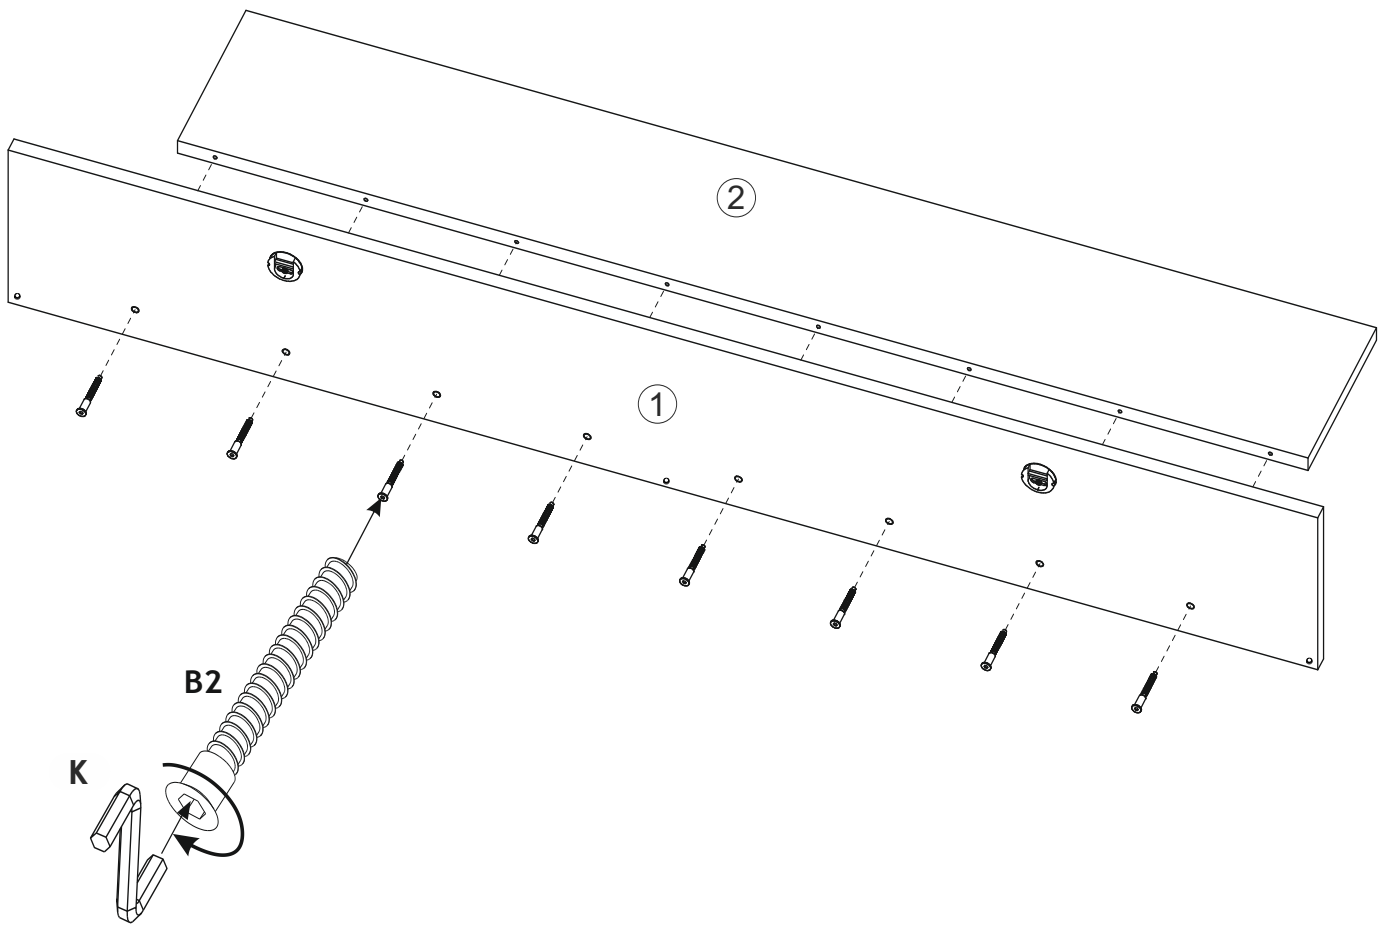

BARI Suspended shelf 1400

BARI Suspended shelf 1400

B2	D22	E3	K	P1	U0
 ø7x70	 5x11	 10x50	 4mm		
x8	x4	x2	x1	x2	x3

BARI Suspended shelf 1400

①	1400	280	16	x1	1/1
②	1300	200	22	x1	1/1
					1/1

1

D22	P1	U0
		
5x11		
x4	x2	x3

2

3

E3

10x50
x2

4