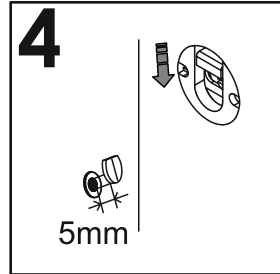

BARI Suspended shelf 1400

BARI Suspended shelf 1400

B2	D22	E3	K	P1	U0
 ø7x70	 5x11	 10x50	 4mm		
x8	x4	x2	x1	x2	x3

BARI Suspended shelf 1400

①	1400	280	16	x1	1/1
②	1300	200	22	x1	1/1
					1/1

1

D22	P1	U0
		
5x11		
x4	x2	x3

2

3

E3

10x50
x2

4